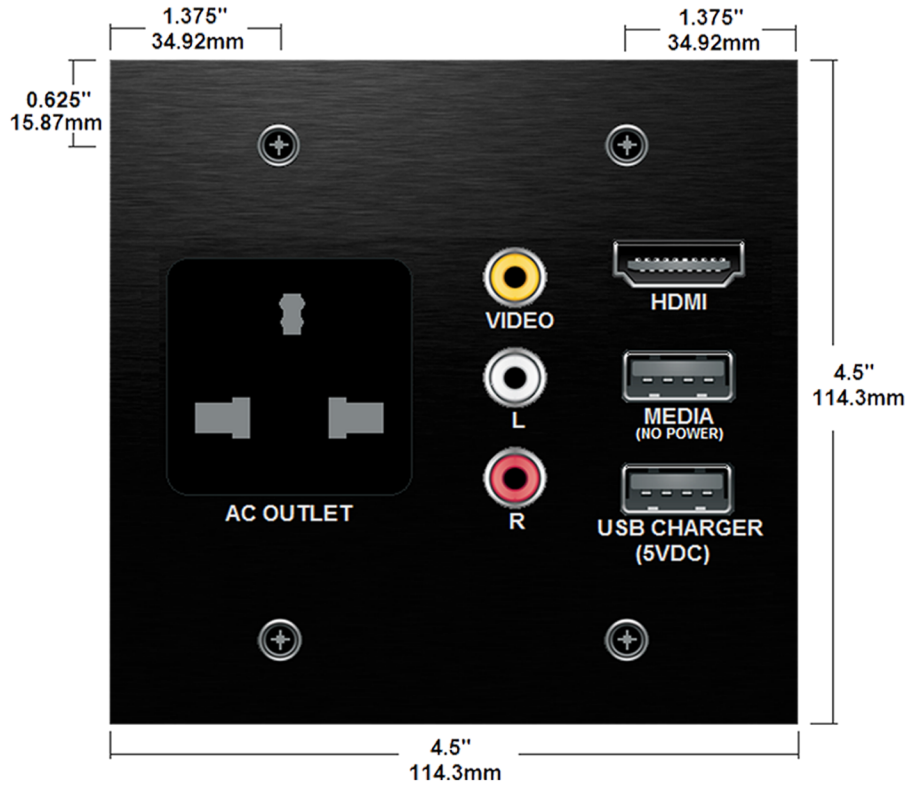

Customizable Inputs

HDMI
MEDIA
USB CHARGER
AUDIO
VIDEO
AC OUTLET

The solé Connectivity Panel The Complete Entertainment Panel for Your Guests

The solé connectivity panel enhances the guest entertainment experience by allowing guests to connect their personal electronics to the in-room TV.

Connects to:

Laptop
iPad/iPhone
DVD Player
Game Console
Digital Camera
Digital Video Camera

2-GANG (double box)

1-GANG (single box)